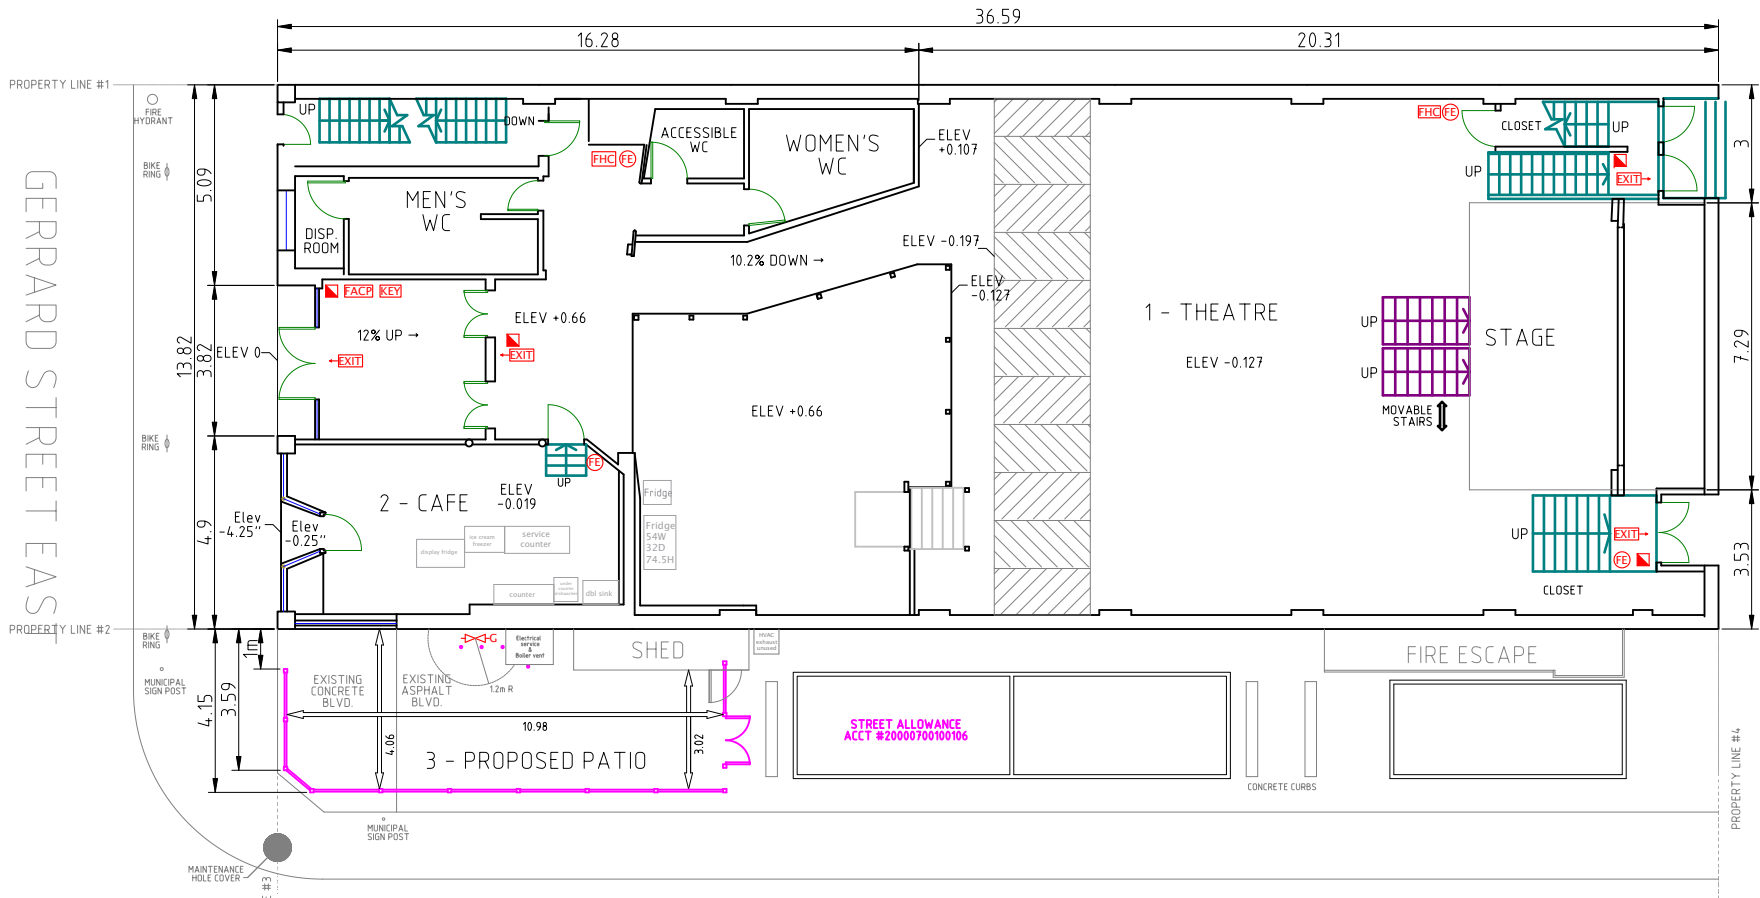

GERRARD STREET EAST

REDWOOD AVENUE N →

1298-1300 GERRARD ST. E.
 TORONTO, ON M4L 1Y7

TITLE: FIRST FLOOR
 SCALE: 1:192 (on letter/A4)
 DRAWN BY: ROBERT INDRIGO
 UNITS: METRES
 DATE: FEBRUARY 6, 2020